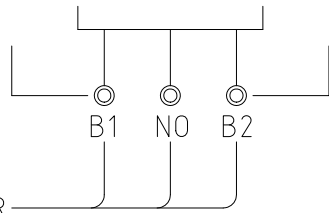

COLOR : 10YR7.5/14

MODEL	ℓ	ℓ ₁	ℓ ₂	ℓ ₃	NOTE	Q'ty	MODEL	ℓ	ℓ ₁	ℓ ₂	ℓ ₃	NOTE	Q'ty
TSE-A5SA-025	250	100	50	100			TSE-A5SA-065	650	150	50	450		
TSE-A5SA-030	300	100	50	150			TSE-A5SA-070	700	150	50	500		
TSE-A5SA-035	350	100	50	200			TSE-A5SA-075	750	150	50	550		
TSE-A5SA-040	400	100	50	250			TSE-A5SA-080	800	150	50	600		
TSE-A5SA-045	450	100	50	300			TSE-A5SA-085	850	150	50	650		
TSE-A5SA-050	500	100	50	350			TSE-A5SA-090	900	150	50	700		
TSE-A5SA-055	550	150	50	350			TSE-A5SA-095	950	150	50	750		
TSE-A5SA-060	600	150	50	400			TSE-A5SA-100	1000	150	50	800		

○ (Required length)

○ (Required length)

INTRINSIC SAFETY TYPE OF EXPLOSION-PROTECTION
Explosion class and Ignition of explosive gases:ia3nG5

a reduced drawing (A3size~)

Q'ty:

図章 CHANGE NOTICE 承認 APPROVED 第三角法 THIRD ANGLE PROJECTION	検図 CHECKED 尺度 SCALE 1:2	製図 DRAWN takahashi 日付 DATE Sep,26,2016	名称 TITLE TSE-A5SA-□ CAPACITANCE TYPE LEVEL SENSOR 図面番号 DRG. No. HE-14019
東和制電工業株式会社 TOWA SEIDEN INDUSTRIAL CO., LTD.			