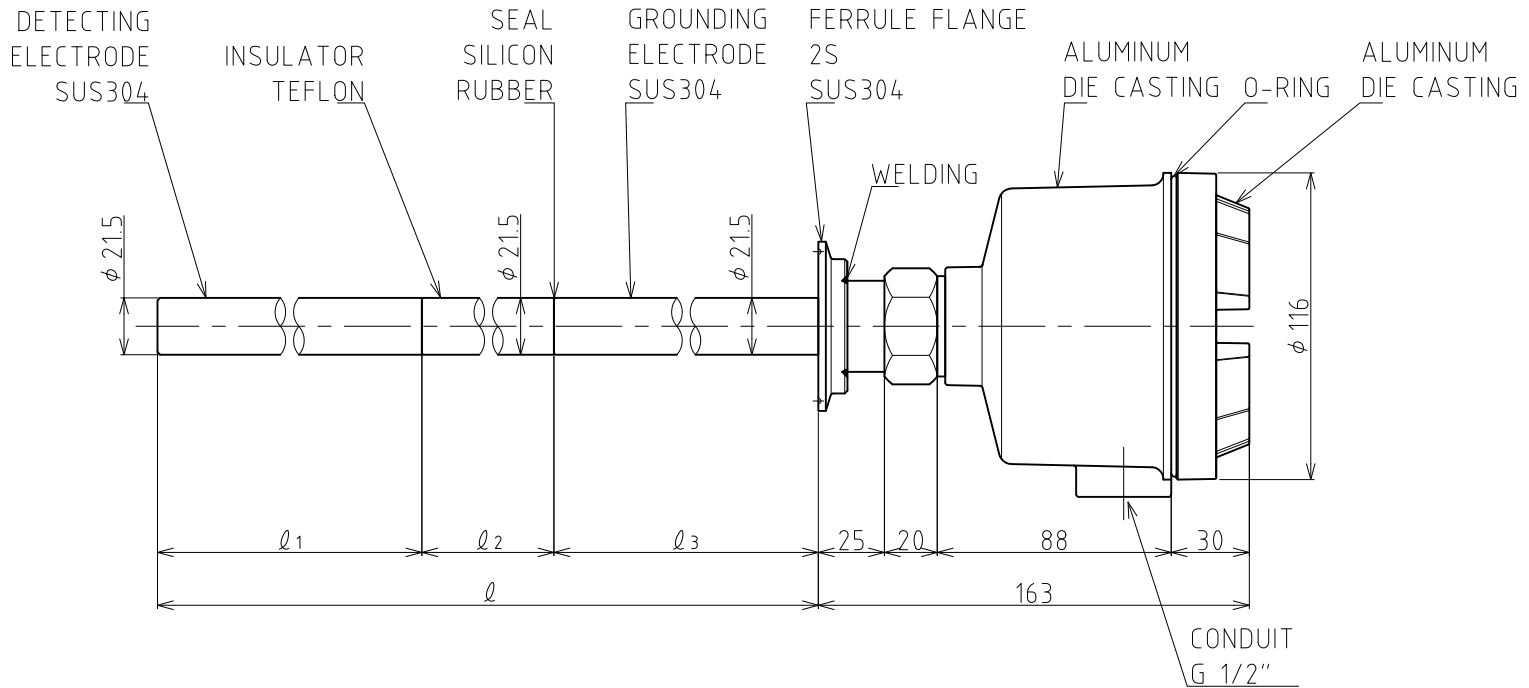

COLOR : 10YR7.5/14

MODEL	ℓ	ℓ ₁	ℓ ₂	ℓ ₃	NOTE	Q'ty	MODEL	ℓ	ℓ ₁	ℓ ₂	ℓ ₃	NOTE	Q'ty
TSE-A5SA-025	250	100	50	100			TSE-A5SA-065	650	150	50	450		
TSE-A5SA-030	300	100	50	150			TSE-A5SA-070	700	150	50	500		
TSE-A5SA-035	350	100	50	200			TSE-A5SA-075	750	150	50	550		
TSE-A5SA-040	400	100	50	250			TSE-A5SA-080	800	150	50	600		
TSE-A5SA-045	450	100	50	300			TSE-A5SA-085	850	150	50	650		
TSE-A5SA-050	500	100	50	350			TSE-A5SA-090	900	150	50	700		
TSE-A5SA-055	550	150	50	350			TSE-A5SA-095	950	150	50	750		
TSE-A5SA-060	600	150	50	400			TSE-A5SA-100	1000	150	50	800		

○ (Required length)

○ (Required length)

INTRINSIC SAFETY TYPE OF EXPLOSION-PROTECTION
Explosion class and Ignition of explosive gases:ia3nG5

a reduced drawing (A3size~)

Q'ty:

図章 CHANGE NOTICE 承認 APPROVED 第三角法 THIRD ANGLE PROJECTION	検図 CHECKED 尺度 SCALE 1:2	製図 DRAWN takahashi 日付 DATE Sep,26,2016	名称 TITLE TSE-A5SA-□ CAPACITANCE TYPE LEVEL SENSOR 図面番号 DRG. No. HE-14019
東和制電工業株式会社 TOWA SEIDEN INDUSTRIAL CO., LTD.			